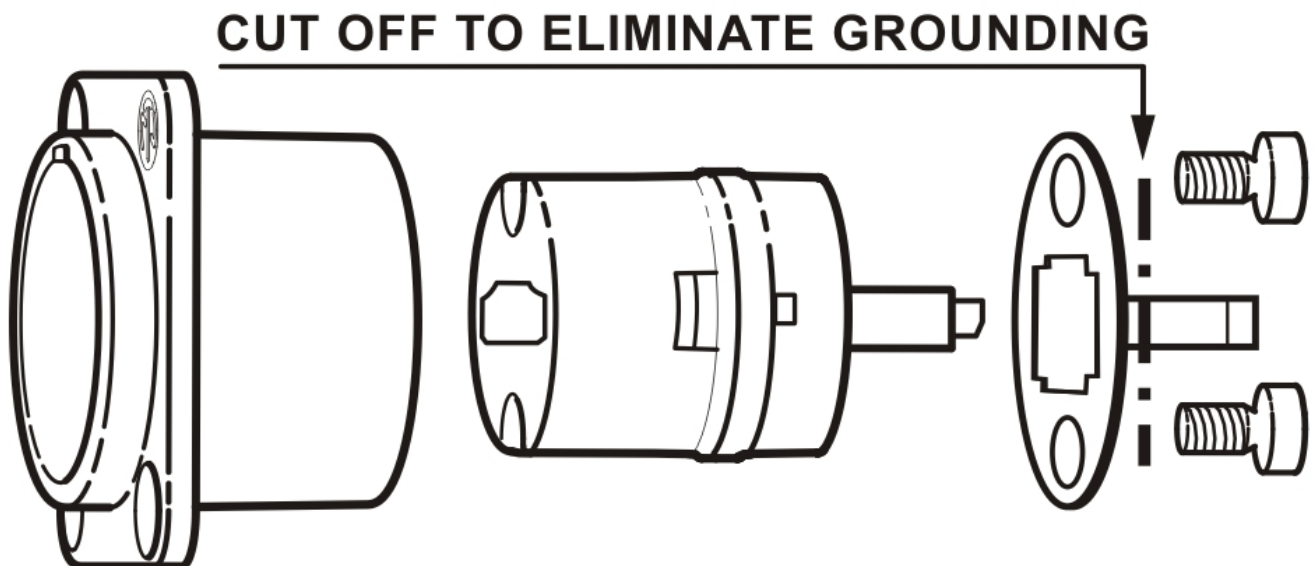

NAHDMI-W-B

HDMI feedthrough adapter, black D-shape housing

Neutrik's HDMI solution for the transmission of any digital TV and PC video format including high-definition video (HDTV) can be integrated in networks very easy.

Features & Benefits

- To transmit any digital TV and PC video format including high-definition video (HDTV)
- IP65 ingress protection in mated condition with NKHDMI-* and SCDP-* sealing gasket
- Removable screen to chassis grounding
- HDMI feedthrough adapter with 19 pole HDMI receptacle at both ends
- Universally accepted standard D-shape housing
- Shielded system - high noise immunity and EMI protection due to continuous 360 degree shield

Removable screen to chassis grounding

Technical Information

Product	
Title	NAHDMI-W-B
Connection Type	Adapter
Gender	female

Mechanical	
Wiresize	
Locking device	Push-Pull
Mounting direction	Front or rear mounting (max 2 mm panel thickness)
Chassis shape	D
Lifetime	> 1000 mating cycles