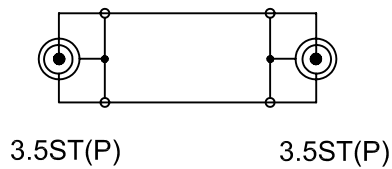

1. Production outlines (Moulded 3.5mm Stereo Plug to 3.5mm Stereo Plug Assembled Pearl Chrome-Plated Metal Shell)

2. Structure of cable

3. Wiring diagram

Nedis number	Length
HQSS2404/1.5	1.5m
HQSS2404/2.5	2.5m
HQSS2404/5	5m
HQSS2404/10	10m