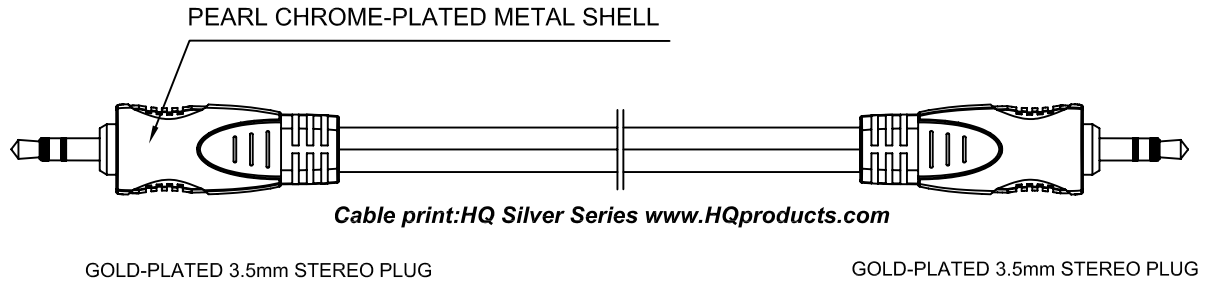

1. Production outlines (Moulded 3.5mm Stereo Plug to 3.5mm Stereo Plug Assembled Pearl Chrome-Plated Metal Shell)

2. Structure of cable

3. Wiring diagram

Nedis number	Length
HQSS2404/1.5	1.5m
HQSS2404/2.5	2.5m
HQSS2404/5	5m
HQSS2404/10	10m