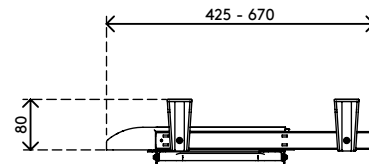

97.223

Addit keyboard & mouse drawer 223

Sliding out from underneath the desktop, this drawer is great for workstations that have a limited desktop surface. Mounted on gliders for smooth operation, it offers space for a keyboard and mouse.

- Suitable for keyboards up to 520 mm (20,5") wide
- Mouse pad adjustable to left and right hand configurations
- Max. keyboard dimensions (w x d x h): 520 x 200 x 55 mm (20,5 x 7,9 x 2,2")
- Slides out underneath the desk up to 270 mm (10,6")