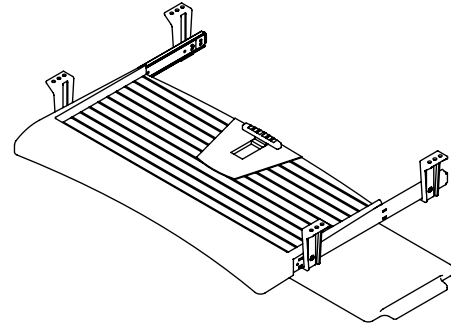

97.223

Addit keyboard & mouse drawer 223

Sliding out from underneath the desktop, this drawer is great for workstations that have a limited desktop surface. Mounted on gliders for smooth operation, it offers space for a keyboard and mouse.

- Suitable for keyboards up to 520 mm (20,5") wide
- Mouse pad adjustable to left and right hand configurations
- Max. keyboard dimensions (w x d x h): 520 x 200 x 55 mm (20,5 x 7,9 x 2,2")
- Slides out underneath the desk up to 270 mm (10,6")