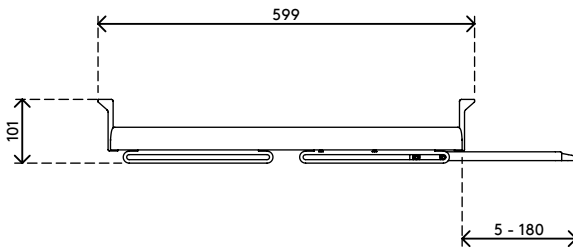

97.223

Addit keyboard & mouse drawer 223

Sliding out from underneath the desktop, this drawer is great for workstations that have a limited desktop surface. Mounted on gliders for smooth operation, it offers space for a keyboard and mouse.

- Suitable for keyboards up to 520 mm (20,5") wide
- Mouse pad adjustable to left and right hand configurations
- Max. keyboard dimensions (w x d x h): 520 x 200 x 55 mm (20,5 x 7,9 x 2,2")
- Slides out underneath the desk up to 270 mm (10,6")

Addit keyboard & mouse drawer 223

2019/06/20

97.223

 610 x 320 x 70 mm

 1 pcs

 black

 1,8 kg

 805410972233