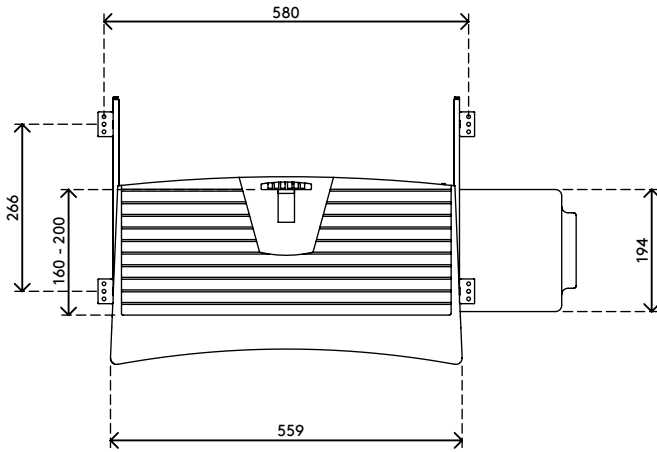

97.223

Addit keyboard & mouse drawer 223

Sliding out from underneath the desktop, this drawer is great for workstations that have a limited desktop surface. Mounted on gliders for smooth operation, it offers space for a keyboard and mouse.

- Suitable for keyboards up to 520 mm (20,5") wide
- Mouse pad adjustable to left and right hand configurations
- Max. keyboard dimensions (w x d x h): 520 x 200 x 55 mm (20,5 x 7,9 x 2,2")
- Slides out underneath the desk up to 270 mm (10,6")

Addit keyboard & mouse drawer 223

2019/06/20

97.223

 610 x 320 x 70 mm

 1 pcs

 black

 1,8 kg

 805410972233