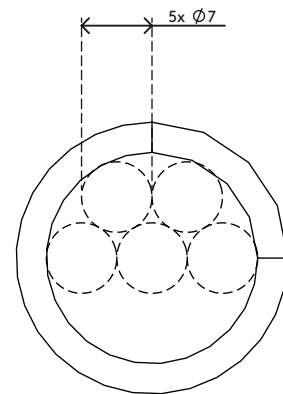

33.250

Addit cable spiral 250

A product that deals with signal and power cables quickly and easily. Simply wrap the spiral cable manager around your cables to create a firm and neat bundle. Splitting off cables from the bunch, or adding them to it is just as simple.

- Comes as a 25 m (82ft) coil
- Flexible synthetic cable manager
- Wraps around cables easily

- Simple to split off or add cables from/to the spiral
- Suitable for 5 cables of 7 mm (0,3") thickness

Addit cable spiral 250

2019/06/20

33.250

 300 x 300 x 60 mm

 1 pcs

 white

 0,53 kg

 805410332501