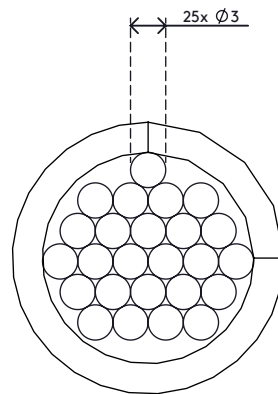

33.250

Addit cable spiral 250

A product that deals with signal and power cables quickly and easily. Simply wrap the spiral cable manager around your cables to create a firm and neat bundle. Splitting off cables from the bunch, or adding them to it is just as simple.

- Comes as a 25 m (82ft) coil
- Flexible synthetic cable manager
- Wraps around cables easily

- Simple to split off or add cables from/to the spiral
- Suitable for 5 cables of 7 mm (0,3") thickness

Addit cable spiral 250

2019/06/20

33.250

 300 x 300 x 60 mm

 1 pcs

 white

 0,53 kg

 805410332501