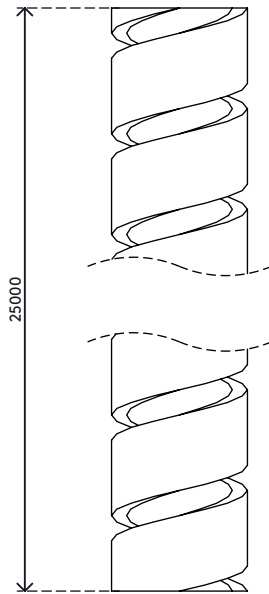

33.250

Addit cable spiral 250

A product that deals with signal and power cables quickly and easily. Simply wrap the spiral cable manager around your cables to create a firm and neat bundle. Splitting off cables from the bunch, or adding them to it is just as simple.

- Comes as a 25 m (82ft) coil
- Flexible synthetic cable manager
- Wraps around cables easily

- Simple to split off or add cables from/to the spiral
- Suitable for 5 cables of 7 mm (0,3") thickness

Addit cable spiral 250

2019/06/20

33.250

 300 x 300 x 60 mm

 1 pcs

 white

 0,53 kg

 805410332501