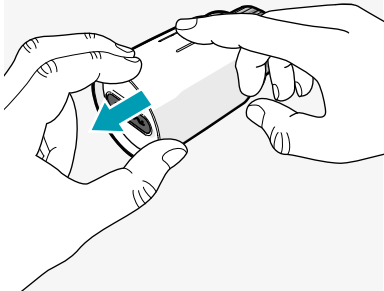

Zigbee Radiator Thermostat

Installation

ZBHTR20WT

Nedis SmartLife

Download

Nedis SmartLife

1

2