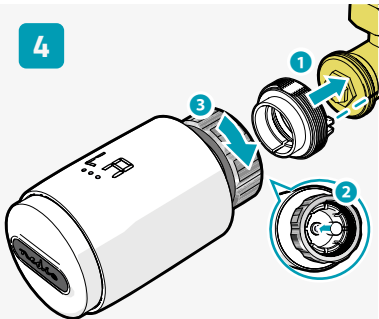

4

Giacomini