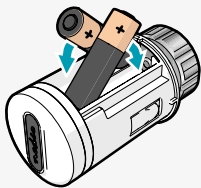

Zigbee Radiator Thermostat

Installation

ZBHTR20WT

Nedis SmartLife

Download

Nedis SmartLife

1

2