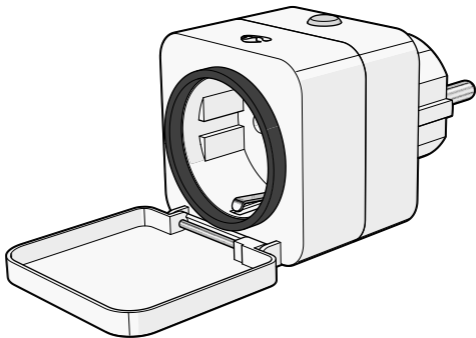


Wi-Fi Smart Outdoor Plug

Installation

WIFIPO130FWT

WIFIPO130EWT

Nedis SmartLife

Download

Nedis SmartLife

* The product may differ from the image.