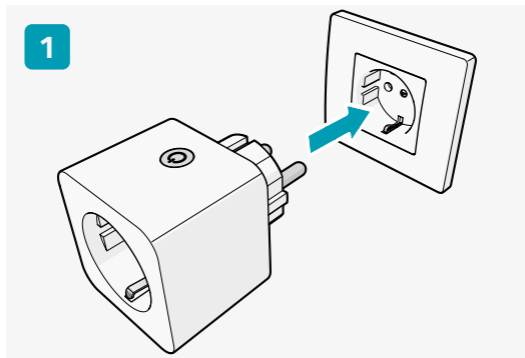


Wi-Fi Smart Outdoor Plug

Installation

WIFIPO130FWT

WIFIPO130EWT

Nedis SmartLife

Download

Nedis SmartLife

* The product may differ from the image.