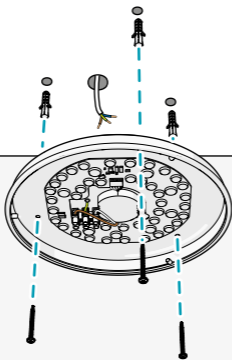

Wi-Fi Smart Ceiling Light

Installation

WIFILAC35WT

Nedis SmartLife

Scan the QR code for more information about your
Nedis product or go to: ned.is/wifilac35wt

Download

Nedis SmartLife

3