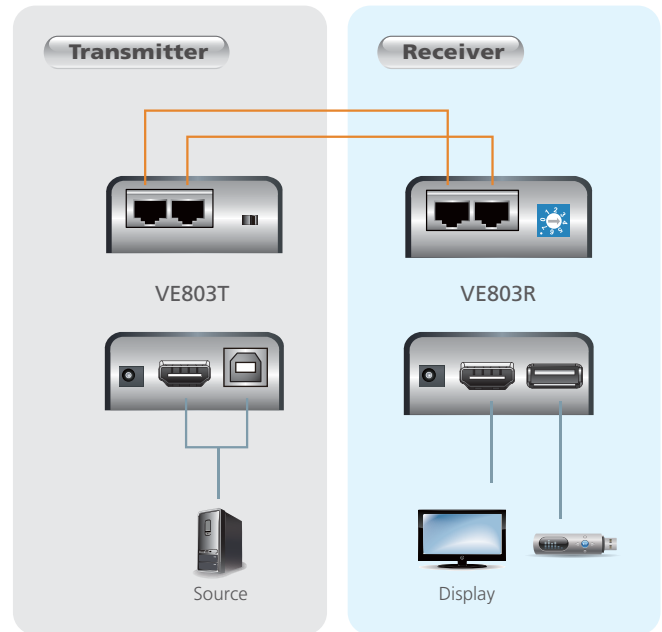

VE803

HDMI USB Extender

- The VE803 HDMI USB Extender extends an HDMI signal up to 60 meters from the HDMI source using two Cat 5e cables. It is capable of sending 1080i signals up to 60 meters and 1080p signals up to 40 meters.

The VE803 is equipped with USB connectors which allow you to extend any USB device between the units. The USB feature also provides support for touch panel control, allowing you to control the local HDMI source device from the remote display, or control the remote display through the local unit.

The VE803 is ideal for transportation centers, medical facilities, shopping malls or anywhere touch panel control or a kiosk is required. For flexibility and convenience, the VE803 local unit can be powered via the USB cable when connected to an appropriate source device. The VE803 is HDCP compliant, providing an easy and ideal HDMI extender solution for any application.

HDMI™
HIGH DEFINITION MULTIMEDIA INTERFACE

Features

- Uses two Cat 5e cables to connect the local and the remote units
- Extends 1080p by 40m; extend 1080i by 60m
- Superior video quality – HDTV resolutions of 480p, 720p, 1080i, 1080p (1920 x 1080), VGA, SVGA, XGA, SXGA, UXGA and WUXGA (1920 x 1200)
- Supports USB touch panel
- 8 segment equalization adjustment switch optimizes display quality
- Support Dolby True HD and DTS HD Master Audio
- Built-in 8KV/15KV ESD protection
- Transparent USB Support – supports all USB 2.0 full speed device (up to 12 Mbps)
- Supports wide screen formats
- HDMI (3D, Deep Color); HDCP compatible – signaling rates up to 2.25Gbits
- Powered local unit via USB cable