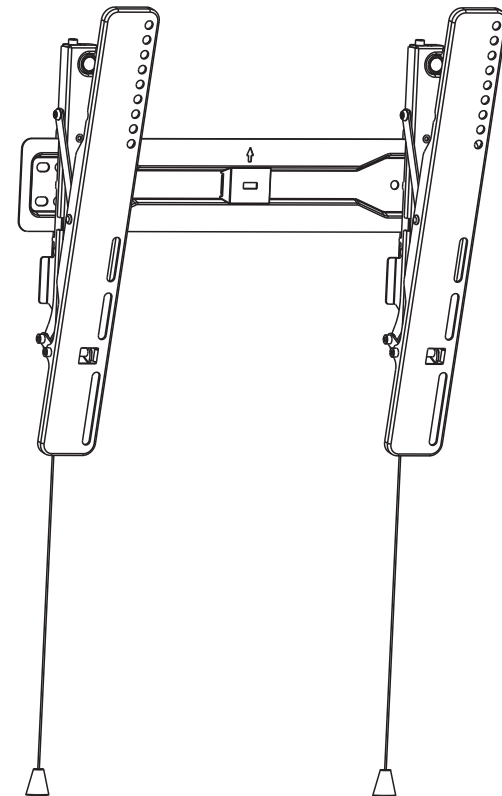

nedis

TVWM5130BK INSTALLATION MANUAL

TVWM5130BK

100x100 100x150 150x100
150x150 100x200 200x100
200x200 300x200 300x300
400x200 400x300 400x400