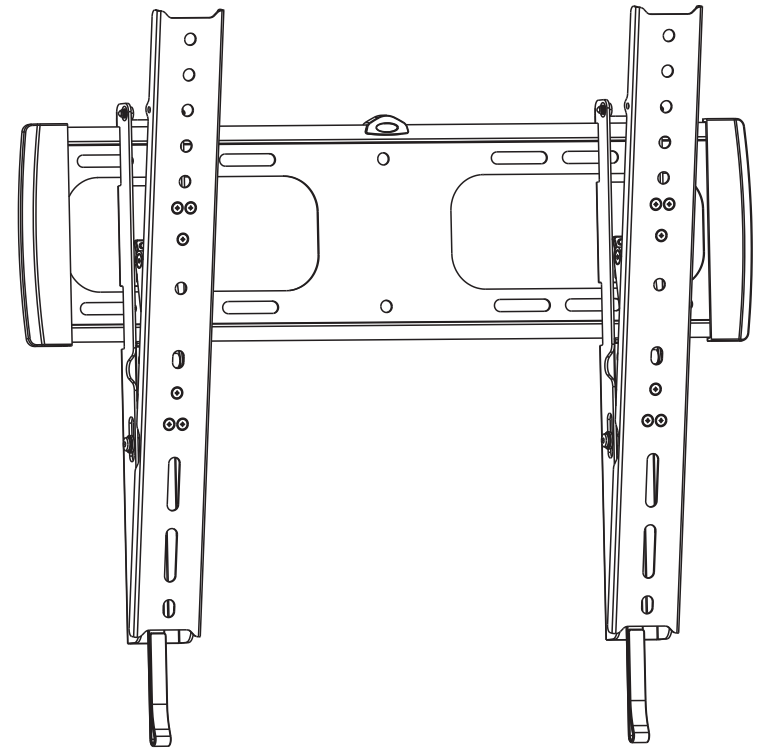

nedis

TVWM3130BK INSTALLATION MANUAL

TVWM3130BK

200x200/300x300
400x200/400x400

TVWM3150BK

200x200/300x300
400x200/400x400
600x400