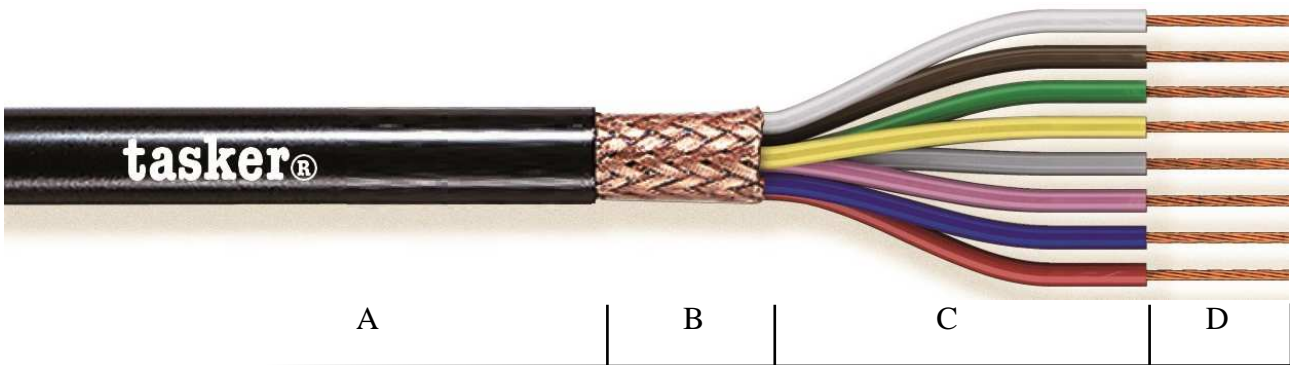

Firestop® Technical Datasheet
tasker® C4025 CPR – 4x0,25 mm²
Braided Shielded Cable

NOTE
CATEGORY
APPLICATIONS

The picture does not represent the real number of conductors
 Braided Conductor Shielded Cable (See Data Network Catalogue)
 Data transmission and Electronics

- A:** Black **Flame Retardant PVC** sheath.
Outer cable diam. Ø 5,30 (±0,20) mm.
- B:** Braided Shielding O.F.C. Red Copper covering 85%.
- C:** Cores Insulation with **Flame Retardant PVC**.
Core color code with DIN 47100 Standards.
Diam. Ø 1,40 (±0,20) mm.
- D:** Stranded O.F.C. Red Copper formation 8x0,20 mm.
Nom. Cross section 4x0,25 mm².