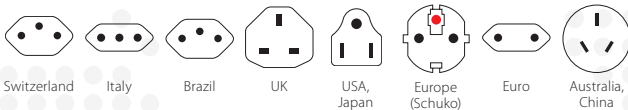

Combo World to South Africa

2in1 solution: South Africa and Europe – combined in a single adapter

This travel adapter ensures getting connected is easier than ever, not just in South Africa but also in all other countries with Schuko standard sockets (as predominantly found in Europe). Our SKROSS® Combo World to South Africa adapter provides global travellers with a safe, reliable and easy connection in all countries with the South African and Schuko standard, making it an ideal solution for business and leisure travellers.

Suitable for

Compatibility (Input)

Compatibility (Output)

Packaging (Retail)

Product Category

- Country Travel Adapter: Combo

Technical Specifications

- Designed in Switzerland
- Suitable for equipment with earthed & unearthed plugs (2- & 3-pole)
- Input plugs: Switzerland, Italy, Brazil, UK, USA/Japan, Europe (Schuko & 2-pole Euro), Australia/China
- Output plugs: South Africa, Europe (Schuko)
- Input voltage: 100 V – 250 V
- Max. load: 16 A
- Power rating: e.g. 100 V – 1600 W / 250 V – 4000 W
- Does not convert voltage