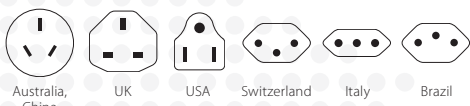

PRO

The most powerful 3-pole world travel adapter for travellers from Europe (Schuko standard)

The exceptional travel adapter PRO ensures simple and safe connection of 2- and 3-pole devices from Europe (Schuko & Euro) in more than 120 destinations. Able to handle up to 1750 W of power, so you can even plug in powerful devices such as laptops or travel hairdryers. This is the safest way of plugging in devices around the world.

Suitable for

Compatibility (Input)

Compatibility (Output)

Packaging (Retail)

Product Category

- World Travel Adapter: PRO series

Technical Specifications

- Designed in Switzerland
- Suitable for equipment with earthed & unearthed plugs (2- & 3-pole)
- Input plugs: Europe (Schuko & 2-pole Euro)
- Output plugs: Australia/China, UK, USA, Switzerland, Italy, Brazil
- Input voltage: 100 V – 250 V
- Max. load: 7 A
- Power rating: e.g. 100 V – 700 W / 250 V – 1750 W
- Replaceable fuse: T 7 A
- Does not convert voltage

Weight

- Adapter: 141 g
- Adapter + packaging: 213 g

Dimensions

- Adapter: W 55 mm H 58 mm D 72 mm
- Adapter + packaging: W 105 mm H 111 mm D 73 mm

Packaging Unit

- Master carton retail: 20
- Dimensions master carton retail: W 375 mm H 250 mm D 220 mm
- Pallet: 1400 pcs