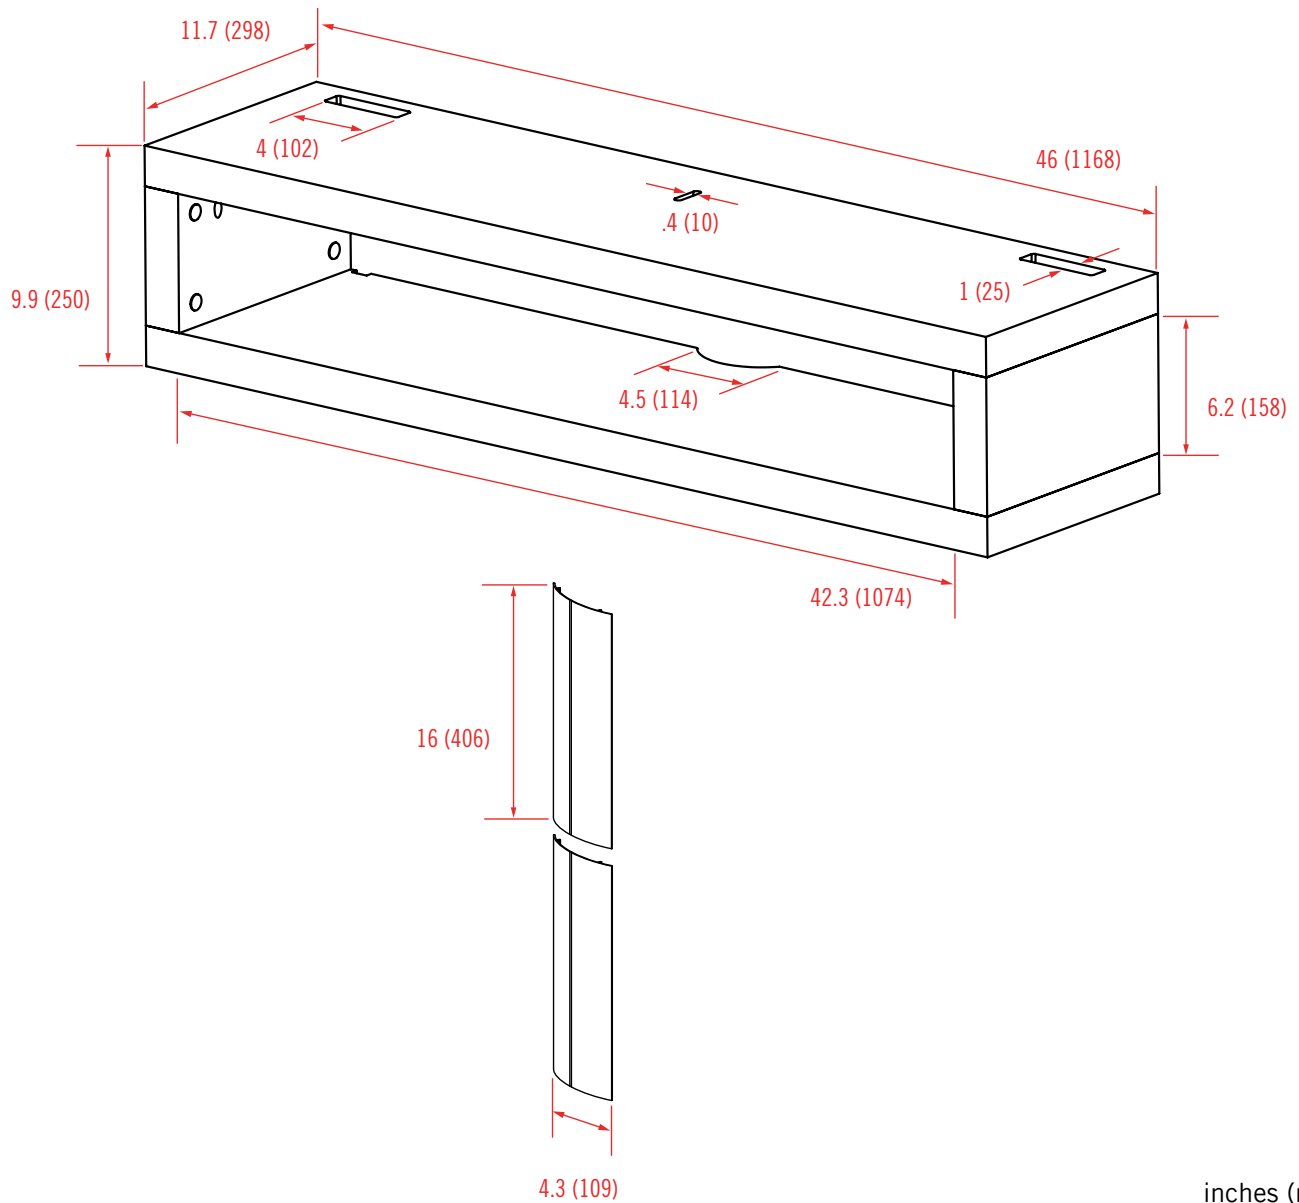

MWS

inches (mm)