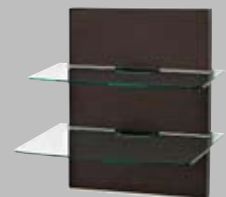

Product Information Sheet

MWS

OmniMount, an innovator of A/V mounts and furniture for more than a quarter century, is the choice of professional installers and the brand most recommended by flat panel manufacturers. Modular and customizable, OmniMount wall furniture offers a fresh approach to managing cables and components. MWS is a unique floating wall shelf offering a stylish look with an open area for small components, center-channels and soundbars. This do-it-yourself solution has convenient slots to route wires and includes paintable cable management covers so there's no need to run the connections through your wall.

Includes two cable management covers to hide wires from unit to wall outlet

BENEFITS

- Contemporary floating wall shelf design with open area for small components, center-channels and soundbars
- Easy and secure wall installation
- Adjustable safety strap to secure TV to wall
- Includes two cable management covers to hide wires from unit to wall outlet
- Comes with level
- Ships fully assembled

SPECIFICATIONS

- Accommodates up to 46" slim depth DLPs or 40" flat panels
- Top shelf supports up to 80 lbs (36.3 kg)
- Double-stud mounting
- Available in Espresso
- 46" w x 9.9" h x 11.7" d

Moda Wall Furniture

MWFS

MWF16

MWF8

MWS

MWS

BENEFITS

- Contemporary floating wall shelf design with open area for small components, center-channels and soundbars
- Easy and secure wall installation
- Adjustable safety strap to secure TV to wall
- Includes two cable management covers to hide wires from unit to wall outlet
- Comes with level
- Ships fully assembled