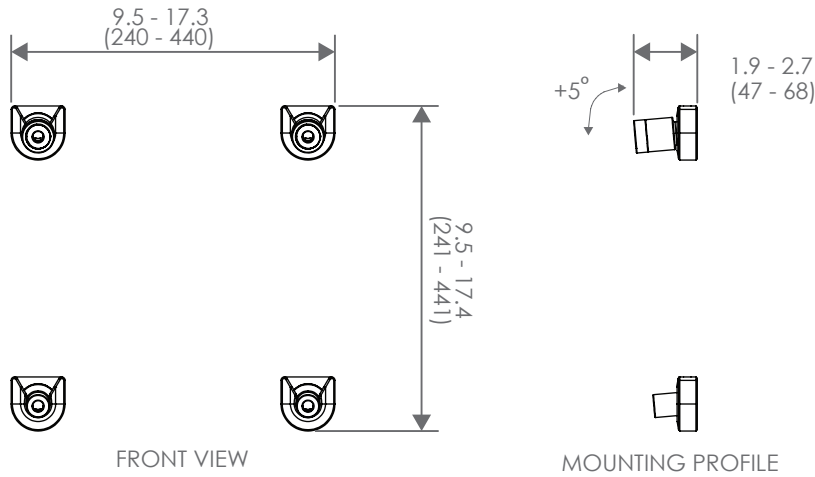

Product Specifications

Fits most: 13–46" TVs

Supports: 80 lbs (36.3 kg) in a single-stud or concrete*

Mounting profile: 1.0" (25mm)

Universal & VESA compliant:

100wx100h to 400wx400h

Mounting: Single-stud or solid wall

800.MOUNT.IT (800.668.6848)

Series

OMF

OMT

OMT technical data sheet

inches (mm)

	Packaging UPC	MC UPC
International	728901027109	728901720550

	Dimensions WxDxH inches (mm)	Wt lbs (kg)	Qty
Box	2.4 x 8.9 x 9.2 (60x255x233)	1.8 (0.8)	NA
MC	9.7 x 11.6 x 10.0 (245x295x255)	9.3 (4.2)	5