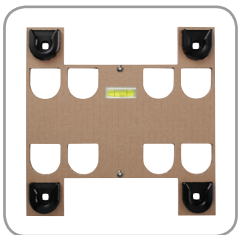

Product Benefits

- Revolutionary design allows you to interact with your lightweight TV and is perfect for kitchen, dorm, bathroom and home office activities
- Mount your TV with total ease and confidence anywhere – no studs required
- Impressively low 1.0" (25mm) mounting profile
- Precut installation template with VESA 100wx100h, 200wx100h and 200wx200h mounting holes for simple and accurate mounting. Additional template included for VESA up to 400wx400h.
- Lift n' Lock™ allows you to easily attach your TV to the mount
- Installs in just minutes with included drill bit, level and installation template
- Wall brackets rotate 90° to lock TV in place
- Includes complete hardware kit

Product Specifications

Fits most: 13–46" TVs

Supports: 80 lbs (36.3 kg) in a single-stud or concrete*

Mounting profile: 1.0" (25mm)

Universal & VESA compliant:

100wx100h to 400wx400h

Mounting: Single-stud or solid wall

Warranty: 5 years

Color: Black

* The following VESA patterns only support up to 40 lbs (18.1kg) – 100wx100h, 200wx100h, 300wx100h, 400wx100h, 100wx200h, 100wx300h, 100wx400h

The EZMount comes with a precut template with VESA 100wx100h, 200wx100h and 200wx200h mounting holes. For up to VESA 400wx400h, an additional template is included.

800.MOUNT.IT (800.668.6848)

Series

OMF

OMT

OMT technical data sheet

inches (mm)

	Packaging UPC	MC UPC
International	728901027109	728901720550

	Dimensions WxDxH inches (mm)	Wt lbs (kg)	Qty
Box	2.4 x 8.9 x 9.2 (60x255x233)	1.8 (0.8)	NA
MC	9.7 x 11.6 x 10.0 (245x295x255)	9.3 (4.2)	5