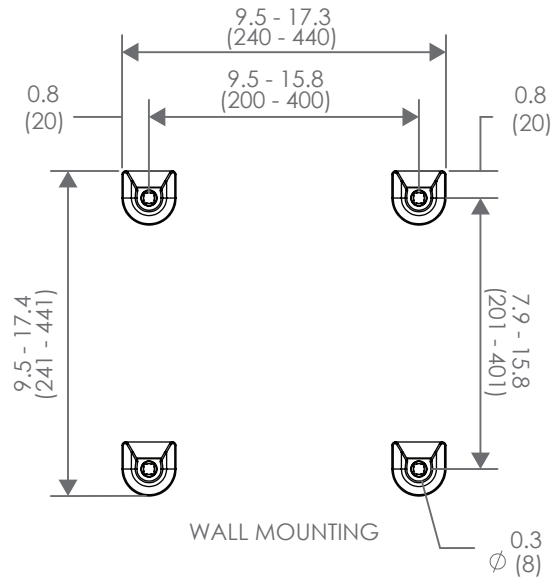

Product Specifications

Fits most: 13–46" TVs

Supports: 80 lbs (36.3 kg) in a single-stud or concrete*

Mounting profile: 1.0" (25mm)

Universal & VESA compliant:

100wx100h to 400wx400h

Mounting: Single-stud or solid wall

Warranty: 5 years

Color: Black

* The following VESA patterns only support up to 40 lbs (18.1kg) – 100wx100h, 200wx100h, 300wx100h, 400wx100h, 100wx200h, 100wx300h, 100wx400h

The EZMount comes with a precut template with VESA 100wx100h, 200wx100h and 200wx200h mounting holes. For up to VESA 400wx400h, an additional template is included.

800.MOUNT.IT (800.668.6848)

Series

OMF

OMT

OMT technical data sheet

inches (mm)

	Packaging UPC	MC UPC
International	728901027109	728901720550

	Dimensions WxDxH inches (mm)	Wt lbs (kg)	Qty
Box	2.4 x 8.9 x 9.2 (60x255x233)	1.8 (0.8)	NA
MC	9.7 x 11.6 x 10.0 (245x295x255)	9.3 (4.2)	5

Box Contents	Qty
Wall bracket	4
TV spacer	4
Standard installation template	1
Expanded installation template	1
Level	1

Box Contents	Qty
Drill bit	1
Tack	2
Complete mount installation hardware kit	1
Complete TV attachment hardware kit	1
Instruction manual	1