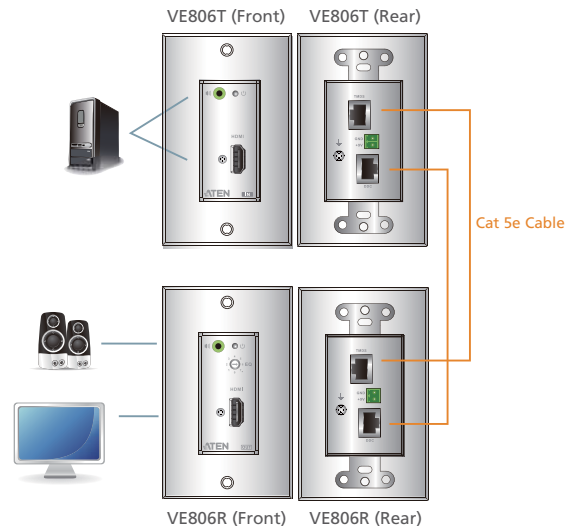

VE806

HDMI Over Cat 5 Extender Wall Plate

- The VE806 HDMI Over Cat 5 Extender Wall Plate extends HDMI and audio signals up to 60m using Cat 5e cable. It supports popular wide screen formats and ensures excellent video quality over long distance transmissions. The VE806 combination can further extend the distance or multiply sources/displays.

The VE806 can be powered at either the Transmitter or Receiver side, and uses a second Cat 5e cable to transmit the power signal. The VE806's compact wall plate design does away with bulky cables and allows a neat and convenient installation. It is an ideal solution for function rooms, museums and any environment that requires equipment or cabling to be kept hidden from public view.

Features

- Uses two Cat 5e cables to connect the local and remote units – one to transmit video and audio; and another for power*
- Remotely powered from either the Transmitter or Receiver side**
- Extends the distance between HDMI source and HDMI display
- Superior video quality – up to 1080p@60Hz (40m), 1080i@60Hz (60m)
- HDMI (3D, Deep Color); HDCP Compatible
- 8 segment equalization adjustment switch optimizes display quality
- Supports wide screen formats
- Supports hot-plugging
- Decora type design is easily configurable to fit various wall plates
- LED indication of power sources / connection status
- Supports stereo audio
- Built-in 8KV/15KV ESD protection
- Easy installation
- Wall mountable type for a neat and cleaner installation
- Plug-and-play – no software installation required

Note:

*The second Cat 5e cable connection is required to remotely power on either the Transmitter or Receiver.

**A power adapter is provided with this package, and can be used at either the Transmitter or Receiver side, which in turn remotely powers the other unit.