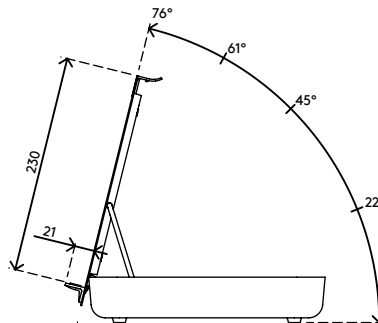

- The ergonomic desk set contains the Addit Bento® ergonomic toolbox and Addit Bento® adjustable monitor riser
- When not in use, the ergonomic toolbox nicely fits inside the monitor riser for a tidy look and a 'clean desk'
- Offers ergonomic and practical benefits for any type of workstation
- The Addit Bento® ergonomic toolbox neatly stores your office utensils, documents (A4) and devices (up to 12")
- and can be used as a notebook stand, tablet stand or in-line document holder
- Addit Bento® adjustable monitor riser is suitable for monitors up to 20 kg and is made of sturdy steel with a durable, matt powder coating
- For further technical specifications, please consult the individual sell sheets of Addit Bento® ergonomic toolbox and Addit Bento® adjustable monitor riser

20 kg

Addit Bento® ergonomic desk set 220

2017/10/16

45.220

 404 x 284 x 112 mm

 1 pcs

 white

 7,45 kg