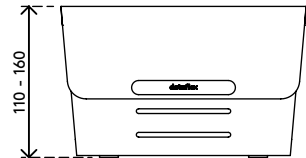

- The ergonomic desk set contains the Addit Bento® ergonomic toolbox and Addit Bento® adjustable monitor riser
- When not in use, the ergonomic toolbox nicely fits inside the monitor riser for a tidy look and a 'clean desk'
- Offers ergonomic and practical benefits for any type of workstation
- The Addit Bento® ergonomic toolbox neatly stores your office utensils, documents (A4) and devices (up to 12")
- and can be used as a notebook stand, tablet stand or in-line document holder
- Addit Bento® adjustable monitor riser is suitable for monitors up to 20 kg and is made of sturdy steel with a durable, matt powder coating
- For further technical specifications, please consult the individual sell sheets of Addit Bento® ergonomic toolbox and Addit Bento® adjustable monitor riser