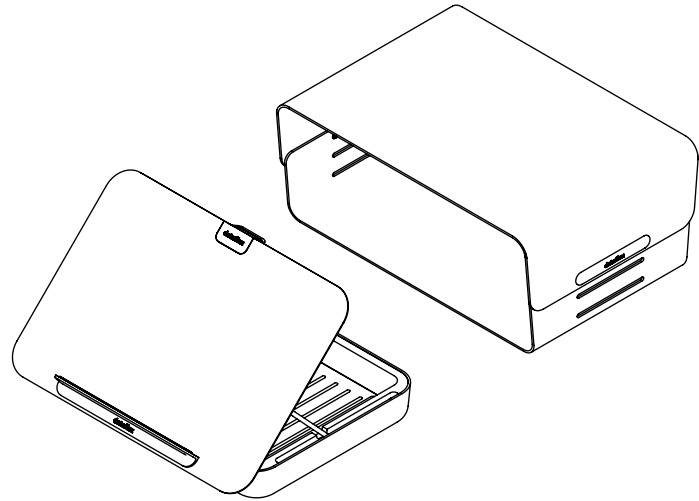

45.220

Addit Bento® ergonomic desk set 220

Everyone can now enjoy a neat desk and healthy posture: the Addit Bento® ergonomic desk set is a full package of products that are made for each other. This set turns a nice desk into an ergonomic workstation that's comfortable and practical. Designed by Robert Bronwasser.

- The ergonomic desk set contains the Addit Bento® ergonomic toolbox and Addit Bento® adjustable monitor riser
- When not in use, the ergonomic toolbox nicely fits inside the monitor riser for a tidy look and a 'clean desk'
- Offers ergonomic and practical benefits for any type of workstation
- The Addit Bento® ergonomic toolbox neatly stores your office utensils, documents (A4) and devices (up to 12")
- and can be used as a notebook stand, tablet stand or in-line document holder
- Addit Bento® adjustable monitor riser is suitable for monitors up to 20 kg and is made of sturdy steel with a durable, matt powder coating
- For further technical specifications, please consult the individual sell sheets of Addit Bento® ergonomic toolbox and Addit Bento® adjustable monitor riser

20 kg

Addit Bento® ergonomic desk set 220

2017/10/16

45.220

 404 x 284 x 112 mm

 1 pcs

 white

 7,45 kg