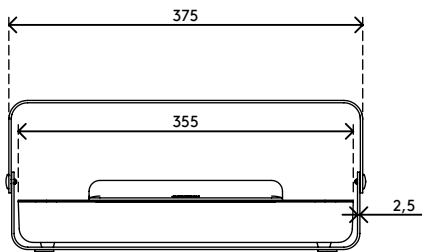

- The ergonomic desk set contains the Addit Bento® ergonomic toolbox and Addit Bento® adjustable monitor riser
- When not in use, the ergonomic toolbox nicely fits inside the monitor riser for a tidy look and a 'clean desk'
- Offers ergonomic and practical benefits for any type of workstation
- The Addit Bento® ergonomic toolbox neatly stores your office utensils, documents (A4) and devices (up to 12")
- and can be used as a notebook stand, tablet stand or in-line document holder
- Addit Bento® adjustable monitor riser is suitable for monitors up to 20 kg and is made of sturdy steel with a durable, matt powder coating
- For further technical specifications, please consult the individual sell sheets of Addit Bento® ergonomic toolbox and Addit Bento® adjustable monitor riser

20 kg

Addit Bento® ergonomic desk set 220

2017/10/16

45.220

 404 x 284 x 112 mm

 1 pcs

 white

 7,45 kg