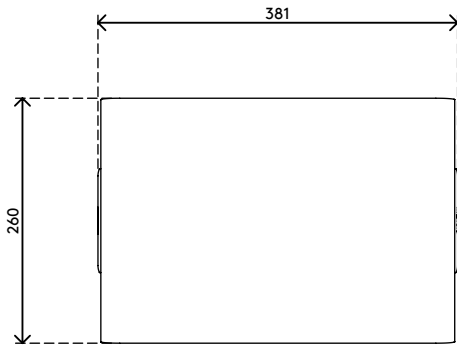

45.220

Addit Bento® ergonomic desk set 220

Everyone can now enjoy a neat desk and healthy posture: the Addit Bento® ergonomic desk set is a full package of products that are made for each other. This set turns a nice desk into an ergonomic workstation that's comfortable and practical. Designed by Robert Bronwasser.

- The ergonomic desk set contains the Addit Bento® ergonomic toolbox and Addit Bento® adjustable monitor riser
- When not in use, the ergonomic toolbox nicely fits inside the monitor riser for a tidy look and a 'clean desk'
- Offers ergonomic and practical benefits for any type of workstation
- The Addit Bento® ergonomic toolbox neatly stores your office utensils, documents (A4) and devices (up to 12")
- and can be used as a notebook stand, tablet stand or in-line document holder
- Addit Bento® adjustable monitor riser is suitable for monitors up to 20 kg and is made of sturdy steel with a durable, matt powder coating
- For further technical specifications, please consult the individual sell sheets of Addit Bento® ergonomic toolbox and Addit Bento® adjustable monitor riser

20 kg

Addit Bento® ergonomic desk set 220

2017/10/16

45.220

 404 x 284 x 112 mm

 1 pcs

 white

 7,45 kg