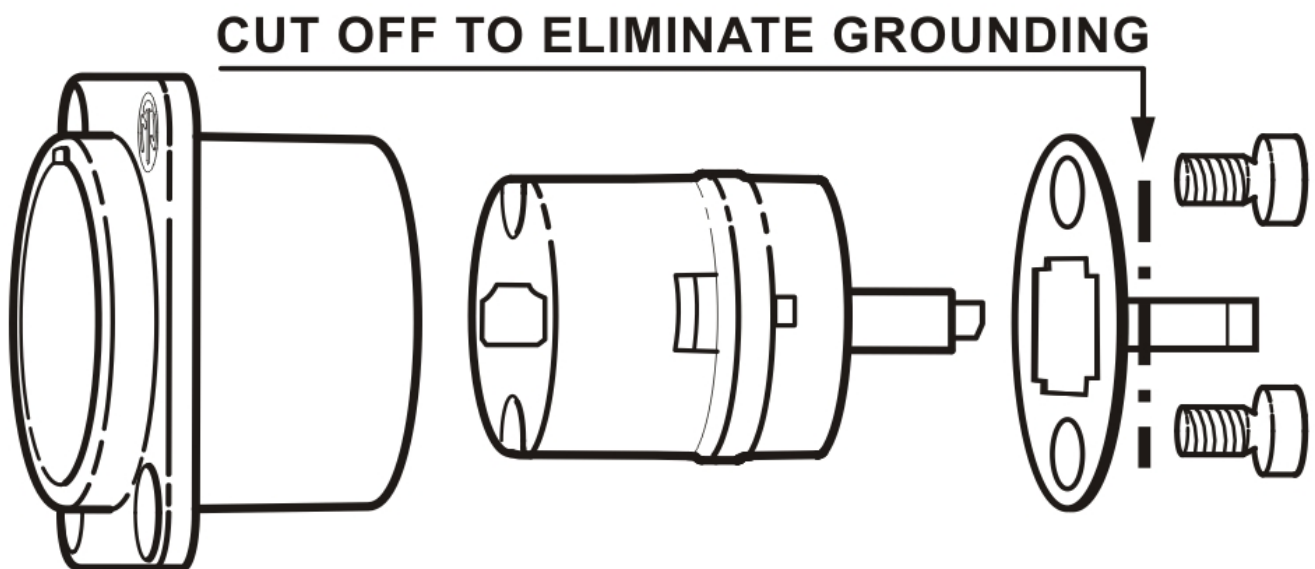

## NAHDMI-W

HDMI feedthrough adapter, D-shape housing

Neutrik's HDMI solution for the transmission of any digital TV and PC video format including high-definition video (HDTV) can be integrated in networks very easy.

### Features & Benefits

- To transmit any digital TV and PC video format including high-definition video (HDTV).
- IP65 ingress protection in mated condition with NKHDMI-\* and SCDP-\* sealing gasket
- Removable screen to chassis grounding
- HDMI feedthrough adapter with 19 pole HDMI receptacle at both ends
- Universally accepted standard D-shape housing
- Shielded system - high noise immunity and EMI protection due to continuous 360 degree shield

### Removable screen to chassis grounding

**Technical Information**

Product	
<b>Title</b>	NAHDMI-W
<b>Connection Type</b>	Adapter
<b>Gender</b>	female

Mechanical	
<b>Wiresize</b>	
<b>Locking device</b>	Push-Pull
<b>Mounting direction</b>	Front or rear mounting (max 2 mm panel thickness)
<b>Chassis shape</b>	D
<b>Lifetime</b>	> 1000 mating cycles