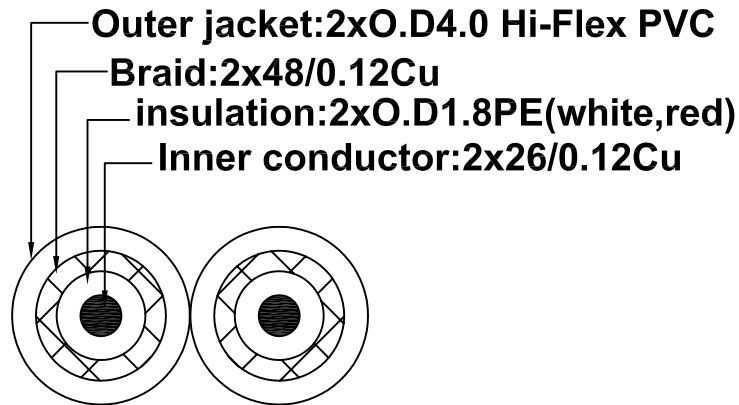

1. Production outlines (Moulded 3.5mm Stereo Plug to 2xRCA Plug Assembled Pearl Chrome-Plated Metal Shell)

2. Structure of cable

3. Wiring diagram

Nedis number	Length
HQSS3458/1.5	1.5m
HQSS3458/2.5	2.5m
HQSS3458/5	5m
HQSS3458/10	10m