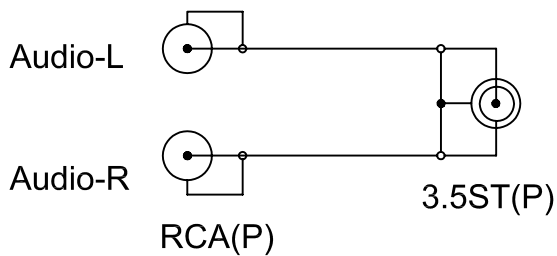

1. Production outlines (Moulded 3.5mm Stereo Plug to 2xRCA Plug Assembled Pearl Chrome-Plated Metal Shell)

2. Structure of cable

3. Wiring diagram

Nedis number	Length
HQSS3458/1.5	1.5m
HQSS3458/2.5	2.5m
HQSS3458/5	5m
HQSS3458/10	10m