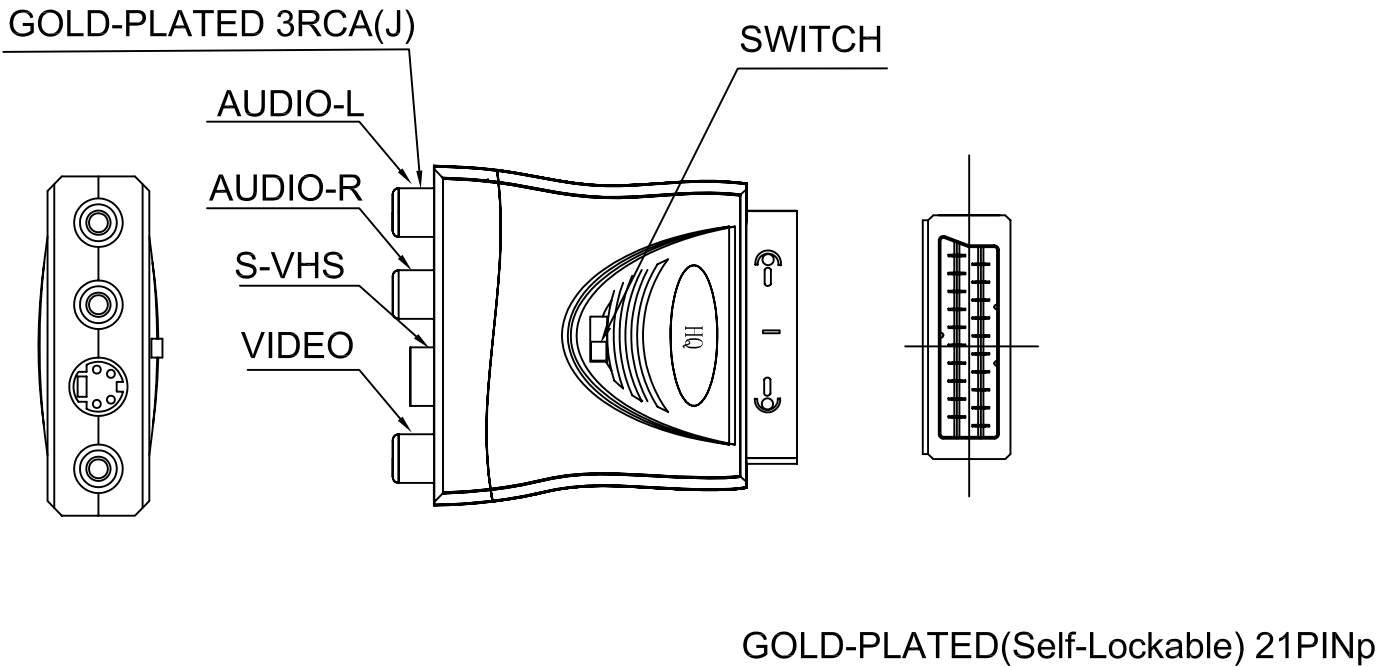

1. Production outlines (Moulded 21PIN Scart Plug to 3 RCA Jack And S-VHS Jack With Switch Assembly With Metal Housing)

2. Wiring diagram