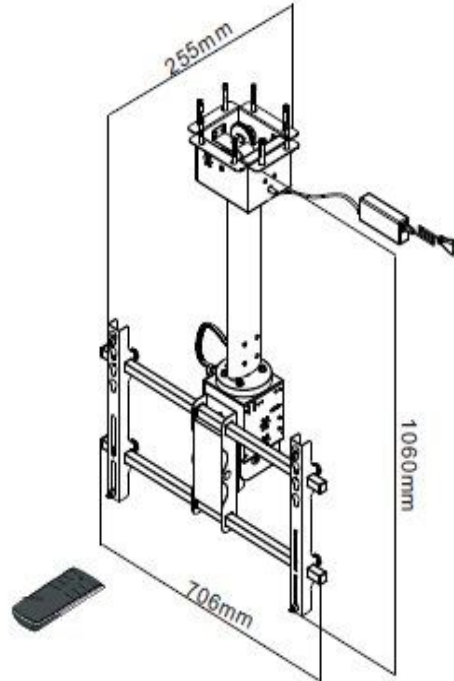

**BRUKSANVISNING**

**NÁVOD K POUŽITÍ**

Max.: 42"  
 Max.: 50kg  
 Max.: 600x400mm  
 Min.: 200x200mm

In: 100-240V/AC - 50/60Hz - 1,2A  
 Out: 24V/DC - 3,0A

Battery: 23A 12V Alkaline

**Included**

①	2 x	②	2 x	③	2 x	④	2 x	⑤	2 x
									
Sink head screw M5*25/M6*30/M8*35 (mm)		Tab M5/M6/M8 (mm)		Round head screw M5*23/M6*25/M8*30 (mm)		Washer ø16*6.2*T1.5/ ø16*8.4*T1.6(mm)		Pad M5/M6/M8 (mm)	
⑥	8 x	⑦	6 x	⑧	1 x				
									
M8*70mm Expansion screw		M6*18mm Round head screw		Remote control					