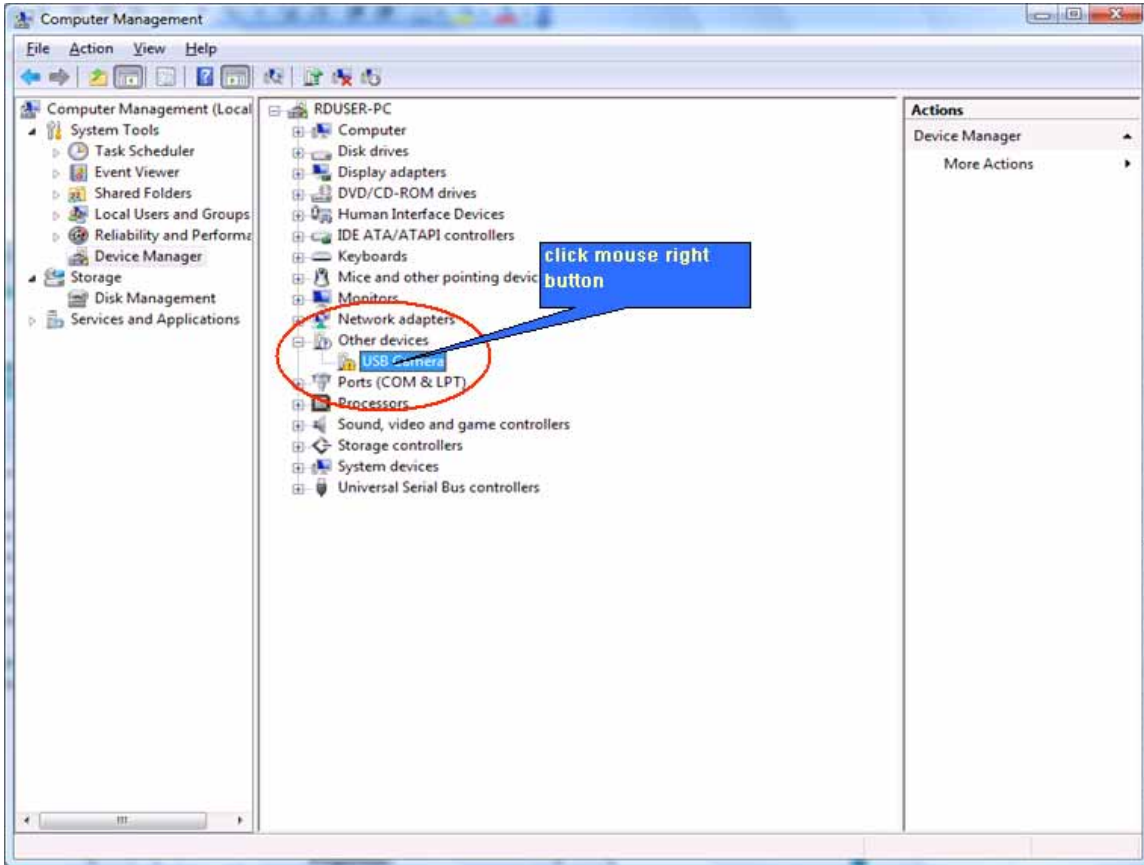

USB Camera with yellow symbol

if Select Search automatically... The windows will auto detect the film scanner.

Or select **Browse my computer ...**, install the device by your self.