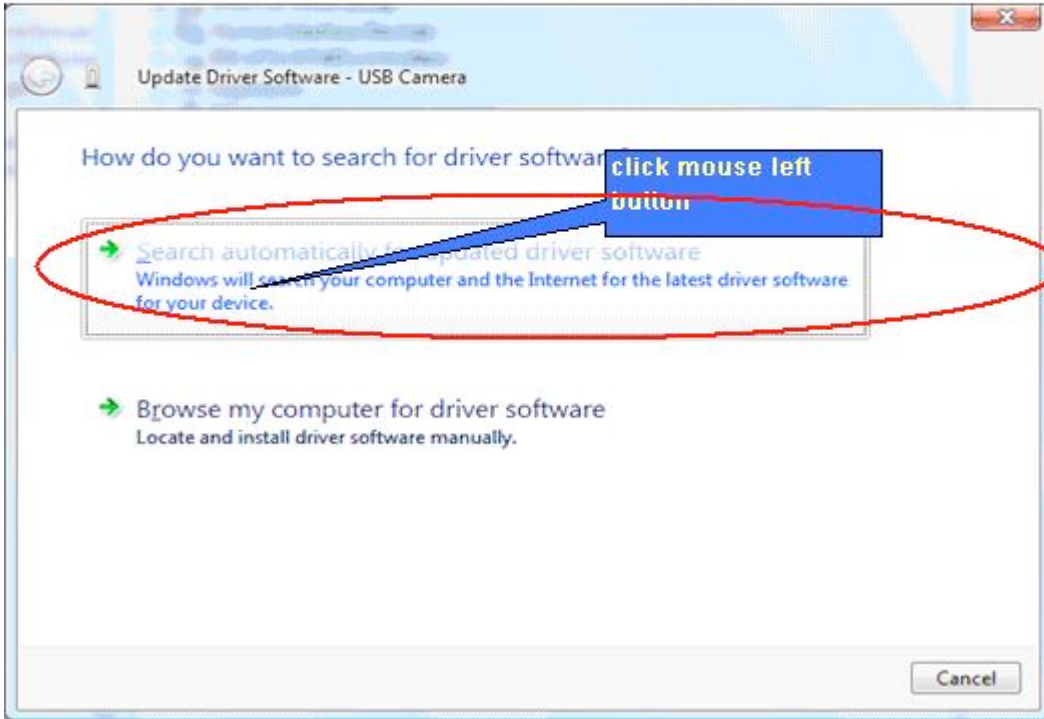

USB Camera with yellow symbol

if Select Search automatically... The windows will auto detect the film scanner.

Or select **Browse my computer ...**, install the device by your self.