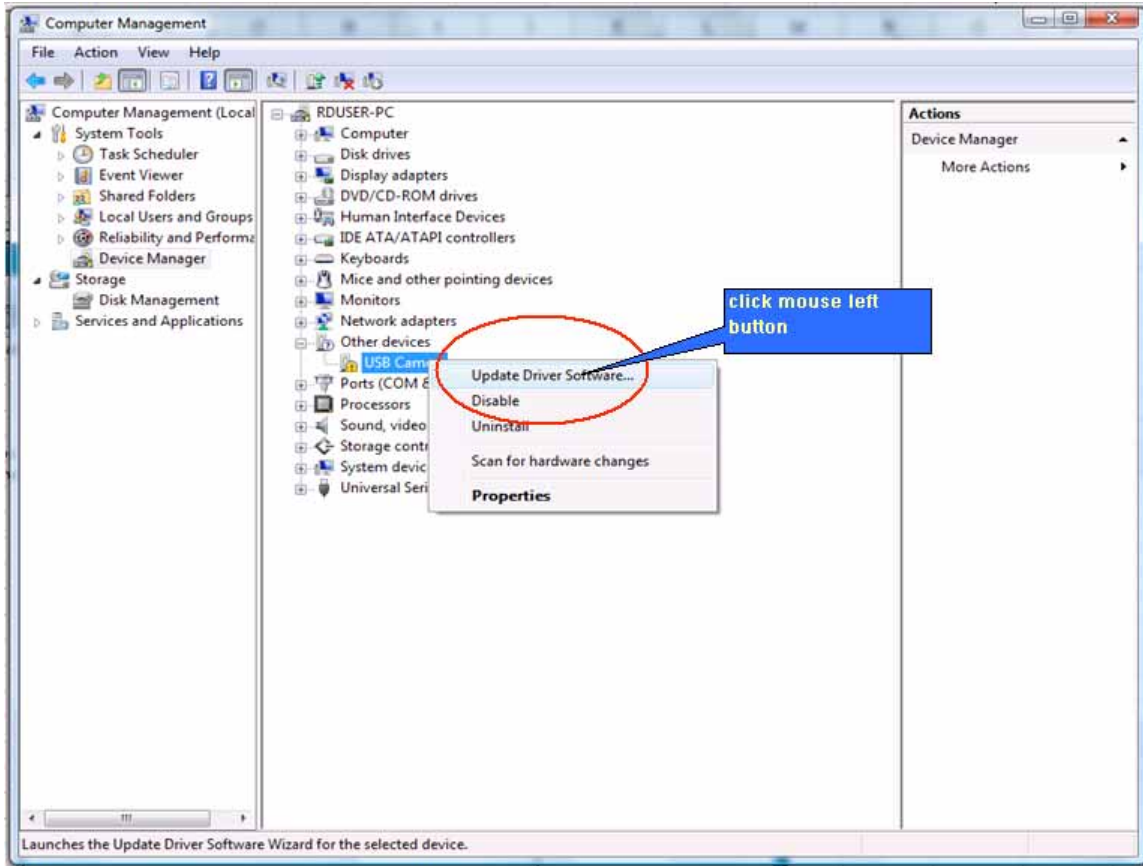

USB Camera with yellow symbol

if Select Search automatically... The windows will auto detect the film scanner.

Or select **Browse my computer ...**, install the device by your self.