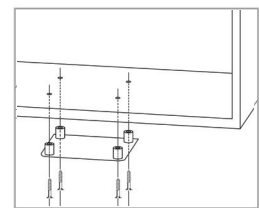

KCR-100

Kitchen radio with bluetooth,
light and timer

Mounting kit

EN

- Bluetooth
- 0.9" White LED display
- PLL FM radio
- 5 preset buttons
- LED lighting
- Clock & Timer
- 2 feet
- Output power : 2 x 1W
- included: Mounting kit, AC Adaptor, Remote control

NL

- Bluetooth
- 0,9" Witte LED-display
- PLL FM radio
- 5 voorkeuzetoetsen
- LED-verlichting
- Klok & Timer
- 2 standjes
- Uitgangsvermogen: 2 x 1W RMS
- Inclusief: Montagekit, AC Adapter, Afstandsbediening

ES

- Bluetooth
- Pantalla LED blanca de 0.9"
- Radio FM PLL
- 5 botones de presintonización
- Iluminación LED
- Reloj y temporizador
- 2 pies
- Potencia de salida: 2 x 1W RMS
- Incluye: Kit de montaje, Adaptador CC, Mando a distancia

DE

- Bluetooth
- Weißes 0,9"-LED-Display
- PLL FM Radio
- 5 Speicherplatztasten
- LED-Beleuchtung
- Uhr & Timer
- 2 Füße
- Ausgangsleistung: 2 x 1W RMS
- Inklusiv: Montagesatz, Netzkabel, Fernbedienung

FR

- Bluetooth
- Écran à LED blanches de 0,9"
- Radio FM PLL
- 5 boutons de présélection
- Éclairage à LED
- Horloge et minuteur
- 2 pieds
- Puissance de sortie: 2 x 1W RMS
- inclus: Kit de montage, Adaptateur AC, Télécommande

DATA

- Power source: AC 100-240V 50/60Hz
- Backup battery 2 x AAA not included
- Dim. unit : 240 x 150 x 62mm (WxDxH)
- Gift box dim. : 250 x 225 x 80mm (WxDxH)
- Net/Gross Weight: 800 gr. / 1,035 kgs
- Master carton quantity : 8pcs
- Inner carton quantity : 4pcs
- EAN-code: 8711902041221 (White)
- Custom code: 8527929000

Container quantity :
20' ft : 5008 pcs
40' ft : 10000 pcs
40' HQ : 11600 pcs

Subject to changes without prior notice