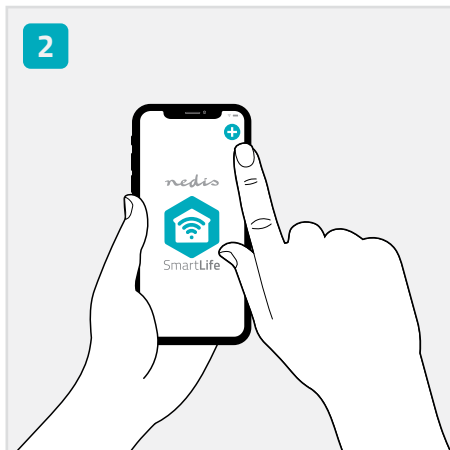

# Wi-Fi Smart Kettle

Installation

---

KAWK8000WIFI

Nedis SmartLife

Scan the QR code for more information about your Nedis product or go to: [ned.is/kawk8000wifi](https://ned.is/kawk8000wifi)

Download

Nedis SmartLife