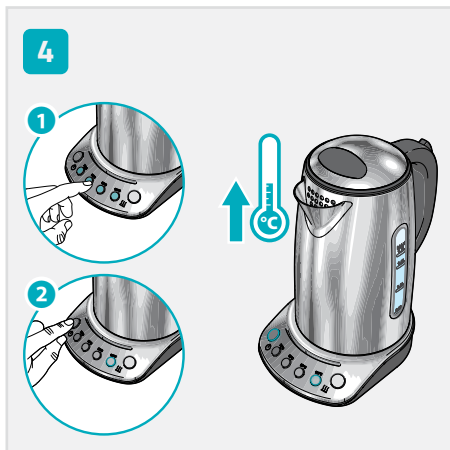

# Wi-Fi Smart Kettle

Installation

---

KAWK8000WIFI

Nedis SmartLife

Scan the QR code for more information about your Nedis product or go to: [ned.is/kawk8000wifi](https://ned.is/kawk8000wifi)

Download

Nedis SmartLife