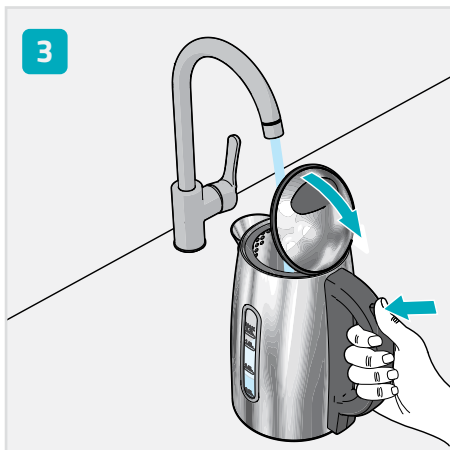

# Wi-Fi Smart Kettle

Installation

---

KAWK8000WIFI

Nedis SmartLife

Scan the QR code for more information about your Nedis product or go to: [ned.is/kawk8000wifi](https://ned.is/kawk8000wifi)

Download

Nedis SmartLife