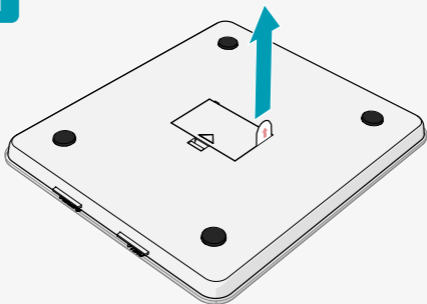

Smart Bluetooth® Kitchen Scale

Nedis SmartLife

Installation

KASC800WTW

Scan the QR code for more information about your
Nedis product or go to: ned.is/kasc800wtw

Download

Nedis SmartLife

1