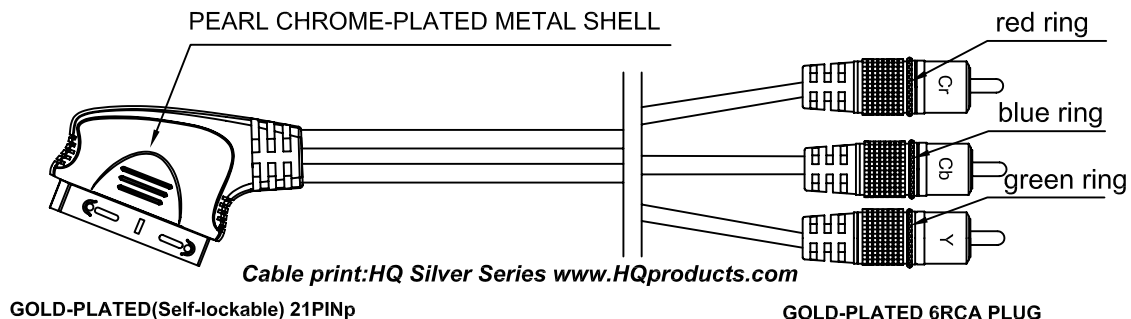

1. Production outlines (Moulded 21 PIN Plug (120°) to 3 × RCA Plug Assembled Pearl Chrome-Plated Metal Shell)

2. Structure of cable

3. Wiring diagram

Nedis number	Length
HQSS1068/1.5	1.5m
HQSS1068/2.5	2.5m
HQSS1068/5	5m
HQSS1068/10	10m
HQSS1068/15	15m
HQSS1068/20	20m