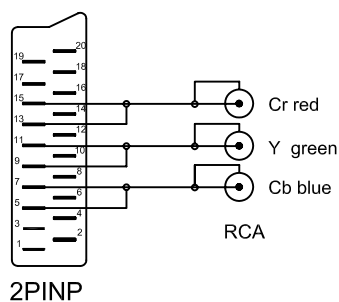

1. Production outlines (Moulded 21 PIN Plug (120°) to 3 × RCA Plug Assembled Pearl Chrome-Plated Metal Shell)

2. Structure of cable

3. Wiring diagram

Nedis number	Length
HQSS1068/1.5	1.5m
HQSS1068/2.5	2.5m
HQSS1068/5	5m
HQSS1068/10	10m
HQSS1068/15	15m
HQSS1068/20	20m