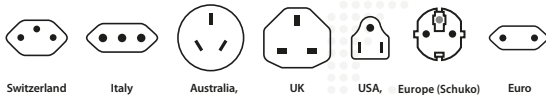

Compatibility

Input:

Output:

Weight

Adapter: 102 g
Adapter with packaging: 133 g

Dimensions

Adapter: L 58 mm W 58 mm H 73 mm
Adapter with packaging: L 150 mm W 150 mm H 80 mm

Packaging unit

Master: 20
Dimensions master: L 360 mm W 250 mm H 310 mm
Pallet: 1200 pcs

Standard colour: ☐ white