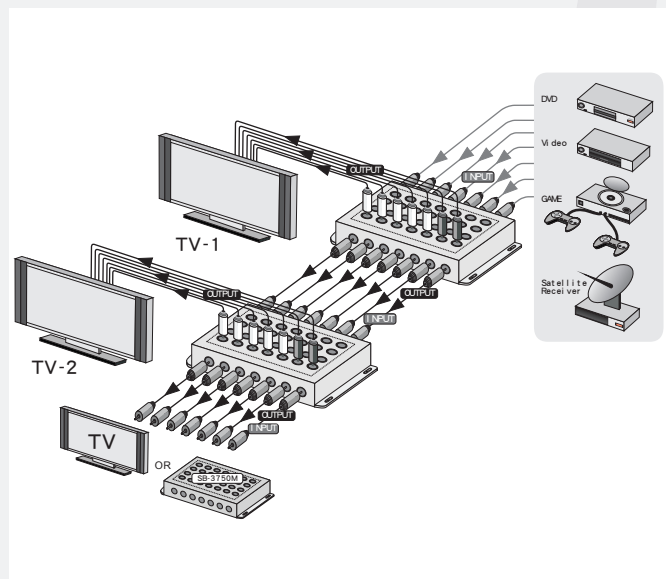

## 1:4 HDTV DISTRIBUTION AMPLIFIER

■ SB-3750

■ SB-3750M

### SB-3750M HDTV DISTRIBUTION AMPLIFIER 1:4

SB-3750 is one of the most innovative Universal Distribution Amplifier as Component/S-Video/ Audio Signal distribution product. This amplifier signals is using in Component Video, S-Video, Composite Video/ Stereo Audio. This product provides multiple AV outputs which are identical to the source signal. It is suitable for distributing from High quality Audio/ Video Devices, Camcorders, Game consoles, Video CDs, DVDs, Satellite Receivers, STD Set Top Box, etc.

#### FEATURES

1. Support HDTV Component Distribution Amplifier
2. SB-3750 : Input: 1x Component Video+S-Video+Composite Video+Digital Audio+Stereo Audio  
Output: 4x Component Video+S-Video+Composite Video+Digital Audio+Stereo Audio  
1xLoop Output  
SB-3750M: Input: 1x Component Video+Composite Video+Digital Video+Stereo Audio  
Output: 4x Component Video+Composite Video+Digital Video +Stereo Audio  
1xLoop Output
3. Support High resolution HDTV 480p, 720p, 1080i60, 1080P
4. Support Loop Output
5. Support wall mountable
6. 1x DC input at rear panel
7. 1x ON/OFF power switch

#### SPECIFICATIONS

1. Type of Amplifier: 1x 4 HDTV Component Distribution Amplifier
2. Type of Signal: Component Video/S-Video/Composite Video/ Digital Audio & Stereo Audio connectors
3. Video Bandwidth: 700MHz, G=+1
4. Digital Audio Signals Bandwidth: 110MHz (Support Composite Video)
5. Safety Approvals: CE, FCC, RoHS (2002/95/CE)
6. Dimensions: 9" x 4.5" x 1"
7. Power Supply: DC12V / 1.25mA