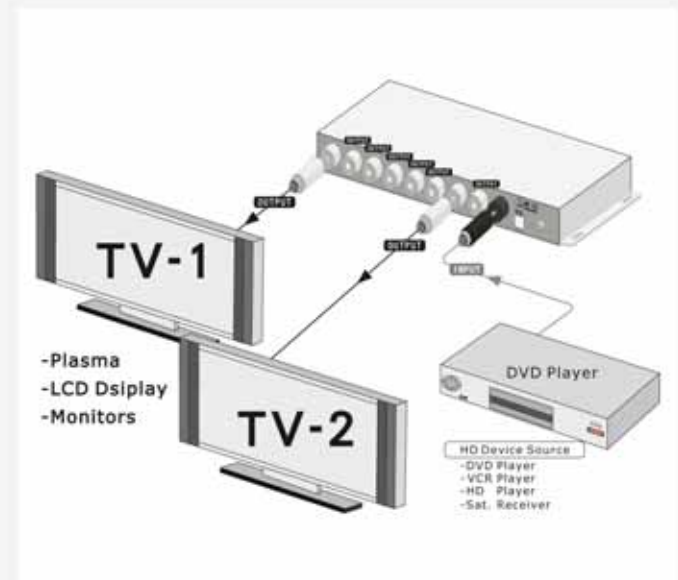

### SB-3706BNC COMPOSITE VIDEO(BNC) 1:8

### SB-3706 VIDEO DISTRIBUTION AMPLIFIER 1:8

SB-3706/SB-3706BNC/SB-3706SV are Composite Video/Composite Video (BNC connectors) /S-Video Amplifier. Each one has 1 input with 8 outputs. These are useful for routing signals. SB-3705 is Stereo Audio Amplifier. It has 1 input with 4 outputs and it is useful for distributing signals. These are useful for distributing signals from VCRs, Camcorders, Video Game Consoles, DVDs, Satellite Receivers, CATV Set Top Box, etc.

#### FEATURES

- Support S-Video or Composite Video(or BNC) or Stereo Audio Distribution Amplifier
- SB-3705: Input: 1x Stereo Audio  
Output: 4x Stereo Audio
- SB-3706: Input: 1x Composite Video  
Output: 8x Composite Video
- SB-3706BNC: Input: 1x Composite Video(BNC connectors)  
Output: 8x Composite Video(BNC connectors)
- SB-3706SV: Input: 1x S-Video  
Output: 8x S-Video
- 1x DC input at rear panel
- 1 x ON/OFF Power switch

#### SPECIFICATIONS

- Type of Amplifier: 1x4/8 S-Video or Composite Video(or BNC) or Stereo Audio Distribution Amplifier
- Type of Signal: S-Video or Composite Video(or BNC) or Stereo Audio connectors
- Video Bandwidth: 80MHz
- Slew Rate: 1000V/us, Fixed internal gain of 2
- Audio Frequency Respond: 20Hz~20KHz
- Signal Distance: up to 300~1000 feet away
- Scan rates accepted: 50Hz or 60Hz
- Safety Approvals: CE, FCC, RoHS (2002/95/EC)
- Dimension: 6.8" x 3.1" x 0.9"
- Power Supply: DC12V /0.66mA