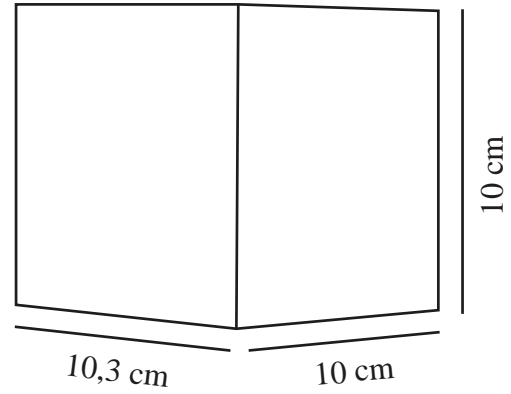

MILDA KUBI | WALL LIGHT | BLACK

2418331003

nordlux®

Voltage (V): 220-240 Volt
IP degree: IP44
Class (Class 1, Class 2, Class 3):
Class 2 (Double isolated)
Socket type: LED Module
Parallel connection: True

Primary material: Aluminium
Secondary material: Plastic
Colour: Black

Height (cm): 10
Width (cm): 10
Projection (cm): 10.3

EAN: 5704924017711
TUN: 2366817
Item Number: 2418331003
Pcs Per Master Carton: 3
Sales Box Height (cm): 11

Sales Box Width(cm): 11
Sales Box Depth (cm): 11
Sales Box Volume m³ : 0.0013
Product net weight (kg): 0.3344

Brightness of light (Lumen): 290
Colour temperature (Kelvin):
3000K
Ra-value : 80
Lifetime (hours): 25000
Energy class: F
Actual watt (W): 4.9