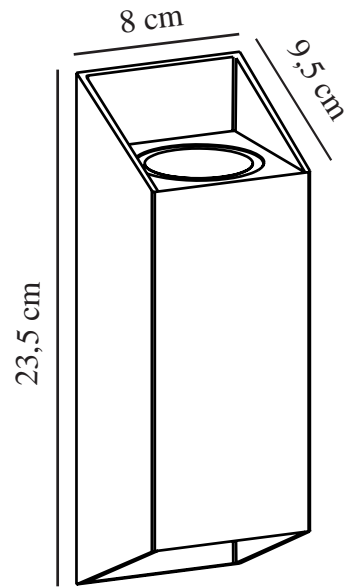

NICO SQUARE 22 | WALL LIGHT | BLACK

2218221003

nordlux®

Voltage (V): 220-240 Volt

IP degree: IP54

Maximum bulb wattage (W):
2x35W

Class (Class 1, Class 2, Class 3):

Class 1 (Earth contact)

Socket type: GU10

Parallel connection: True

Height (cm): 23.5

Width (cm): 8

Projection (cm): 9.5

EAN: 5704924012426

TUN: 2277003

Item Number: 2218221003

Pcs Per Master Carton: 3

Sales Box Height (cm): 24.5

Sales Box Width(cm): 10.5

Sales Box Depth (cm): 9

Sales Box Volume m³ : 0.0023

Product net weight (kg): 0.74

Primary material: Aluminium

Secondary material: Glass

Suitable for Seaside: False

Colour: Black

- Lights both up and down • Easy installation
- Parallel connection possible

Nico Square has an elegant and modern design that casts the light both up and down, creating a beautiful light effect. The oblique silhouette fits most exterior designs with a classic or contemporary architecture.