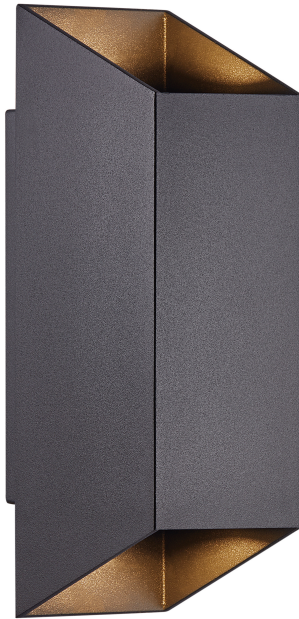

NICO SQUARE 22 | WALL LIGHT | BLACK

2218221003

nordlux®

Voltage (V): 220-240 Volt

IP degree: IP54

Maximum bulb wattage (W):
2x35W

Class (Class 1, Class 2, Class 3):

Class 1 (Earth contact)

Socket type: GU10

Parallel connection: True

Height (cm): 23.5

Width (cm): 8

Projection (cm): 9.5

EAN: 5704924012426

TUN: 2277003

Item Number: 2218221003

Pcs Per Master Carton: 3

Sales Box Height (cm): 24.5

Sales Box Width(cm): 10.5

Sales Box Depth (cm): 9

Sales Box Volume m³ : 0.0023

Product net weight (kg): 0.74

Primary material: Aluminium

Secondary material: Glass

Suitable for Seaside: False

Colour: Black

- Lights both up and down • Easy installation
- Parallel connection possible

Nico Square has an elegant and modern design that casts the light both up and down, creating a beautiful light effect. The oblique silhouette fits most exterior designs with a classic or contemporary architecture.