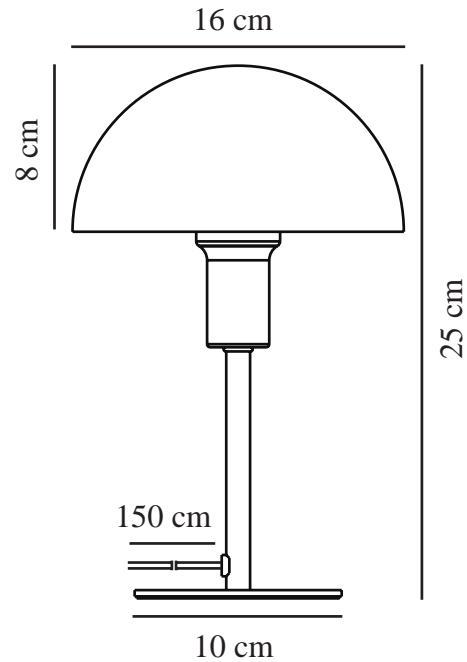

# ELLEN MINI | TABLE LAMP | YELLOW

2213745026

nordlux®

Voltage (V): 220-240 Volt  
IP degree: IP20  
Maximum bulb wattage (W): 40W  
Class (Class 1, Class 2, Class 3):  
Class 2 (Double isolated)  
Socket type: E14  
Switch placement: On the cable  
Parallel connection: False

Height (cm): 25  
Width (cm): 16  
Tube Diameter (cm): 1.15  
Shade Diameter (cm): 16  
Outdoor base dimension (cm): 10  
Length (cm): 16  
Mount directly into insulation:  
False

Pcs Per Master Carton: 4  
Sales Box Height (cm): 26  
Sales Box Width(cm): 17.5  
Sales Box Depth (cm): 17.5  
Sales Box Volume m<sup>3</sup> : 0.008  
Product net weight (kg): 0.65

Primary material: Metal  
Secondary material: Plastic  
Colour of the cable: Clear  
Length of the cable (cm): 150  
Surface material of the cable:  
Plastic  
Is the cable replaceable: False  
Colour: Yellow

EAN: 5704924014192  
TUN: 2310321  
Item Number: 2213745026

- Miniature version that is perfect for smaller spaces
- Contemporary and elegant style
- Creates a soft downlight

With references to minimalist and timeless Scandinavian design, Ellen fits beautifully into most interior designs. This colourful "mini version" is perfect for lighting up a shelf, window ledge, children's room or any area where there is little space.