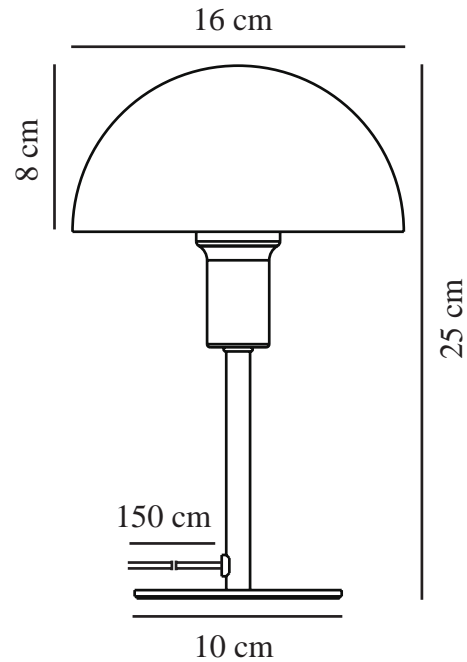

ELLEN MINI | TABLE LAMP | PURPLE

2213745007

nordlux®

Voltage (V): 220-240 Volt
IP degree: IP20
Maximum bulb wattage (W): 40W
Class (Class 1, Class 2, Class 3):
Class 2 (Double isolated)
Socket type: E14
Switch placement: On the cable
Parallel connection: False

Height (cm): 25
Width (cm): 16
Tube Diameter (cm): 1.15
Shade Diameter (cm): 16
Outdoor base dimension (cm): 10
Length (cm): 16
Mount directly into insulation:
False

Pcs Per Master Carton: 4
Sales Box Height (cm): 26
Sales Box Width(cm): 17.5
Sales Box Depth (cm): 17.5
Sales Box Volume m³ : 0.008
Product net weight (kg): 0.65

Primary material: Metal
Secondary material: Plastic
Colour of the cable: Clear
Length of the cable (cm): 150
Surface material of the cable:
Plastic
Is the cable replaceable: False
Colour: Purple

EAN: 5704924014185
TUN: 2310310
Item Number: 2213745007