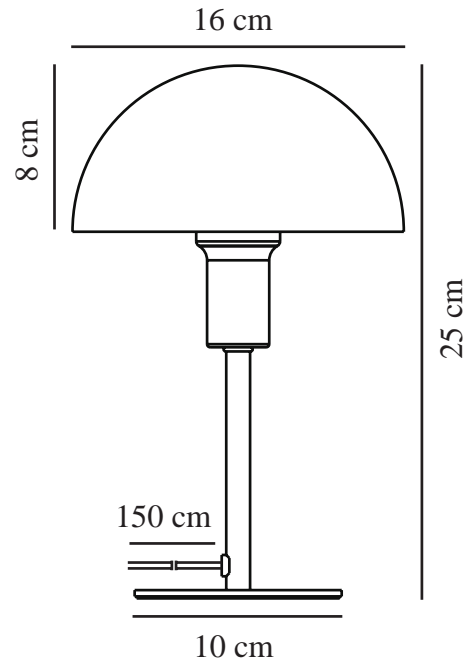

ELLEN MINI | TABLE LAMP | BLUE

2213745006

nordlux®

Voltage (V): 220-240 Volt
IP degree: IP20
Maximum bulb wattage (W): 40W
Class (Class 1, Class 2, Class 3):
Class 2 (Double isolated)
Socket type: E14
Switch placement: On the cable
Parallel connection: False

Height (cm): 25
Width (cm): 16
Tube Diameter (cm): 1.15
Shade Diameter (cm): 16
Outdoor base dimension (cm): 10
Length (cm): 16
Mount directly into insulation:
False

Pcs Per Master Carton: 4
Sales Box Height (cm): 26
Sales Box Width(cm): 17.5
Sales Box Depth (cm): 17.5
Sales Box Volume m³ : 0.008
Product net weight (kg): 0.65

Primary material: Metal
Secondary material: Plastic
Colour of the cable: Clear
Length of the cable (cm): 150
Surface material of the cable:
Plastic
Is the cable replaceable: False
Colour: Blue

EAN: 5704924014161
TUN: 2310308
Item Number: 2213745006